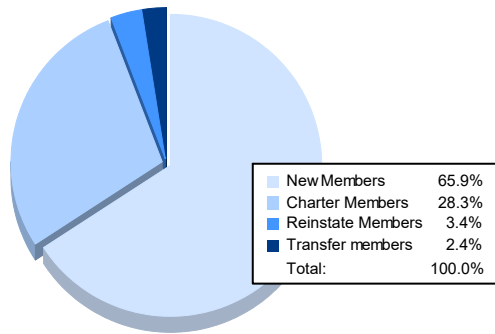

Year	New Clubs	Dropped Clubs	Gain/ Loss Clubs	New Members	Charter Members	Reinstate Members	Transfer Members	Total Member Added	Total Members Dropped	Gain/ Loss Members
2017-2018	0	2	-2	66	5	16	19	106	232	-126
2018-2019	0	1	-1	80	4	12	3	99	133	-34
2019-2020	0	0	0	53	2	26	3	84	120	-36
2020-2021	1	0	1	86	24	4	5	119	113	6
2021-2022	2	0	2	135	58	7	5	205	166	39
<b>Average</b>	<b>1</b>	<b>1</b>	<b>0</b>	<b>84</b>	<b>19</b>	<b>13</b>	<b>7</b>	<b>123</b>	<b>153</b>	<b>-30</b>

### Membership Composition June 2022 Cumulative