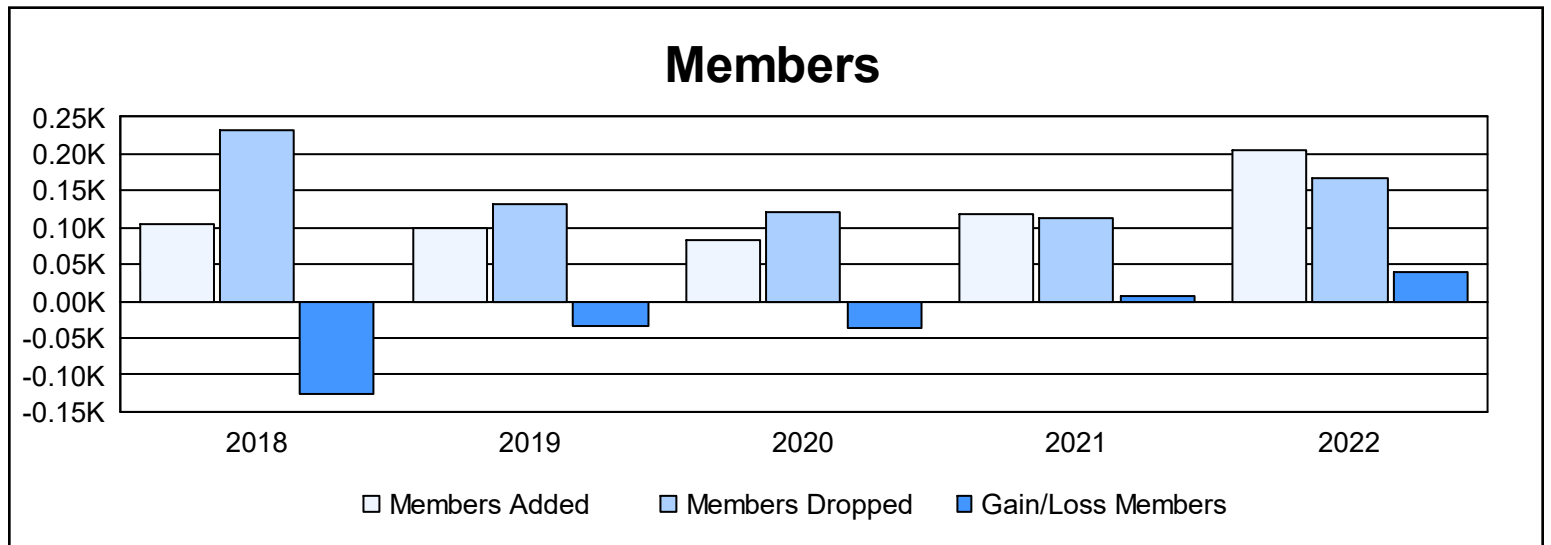

Year	New Clubs	Dropped Clubs	Gain/ Loss Clubs	New Members	Charter Members	Reinstate Members	Transfer Members	Total Member Added	Total Members Dropped	Gain/ Loss Members
2017-2018	0	2	-2	66	5	16	19	106	232	-126
2018-2019	0	1	-1	80	4	12	3	99	133	-34
2019-2020	0	0	0	53	2	26	3	84	120	-36
2020-2021	1	0	1	86	24	4	5	119	113	6
2021-2022	2	0	2	135	58	7	5	205	166	39
<b>Average</b>	<b>1</b>	<b>1</b>	<b>0</b>	<b>84</b>	<b>19</b>	<b>13</b>	<b>7</b>	<b>123</b>	<b>153</b>	<b>-30</b>

### Membership Composition June 2022 Cumulative