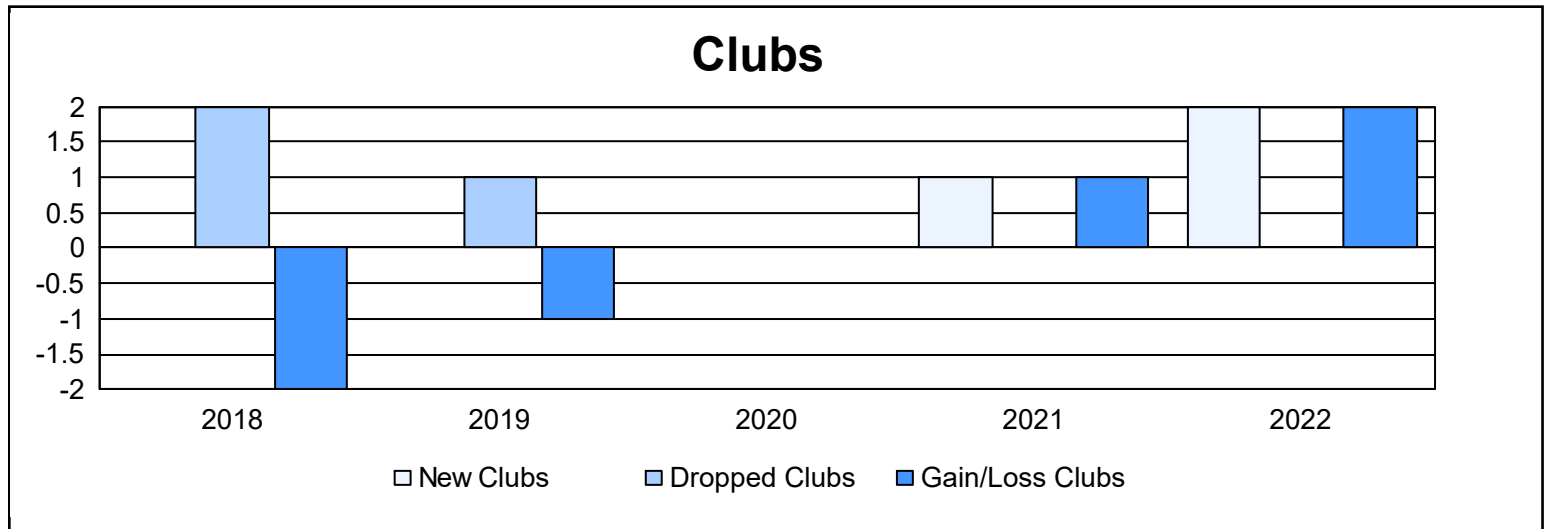

Year	New Clubs	Dropped Clubs	Gain/ Loss Clubs	New Members	Charter Members	Reinstate Members	Transfer Members	Total Member Added	Total Members Dropped	Gain/ Loss Members
2017-2018	0	2	-2	66	5	16	19	106	232	-126
2018-2019	0	1	-1	80	4	12	3	99	133	-34
2019-2020	0	0	0	53	2	26	3	84	120	-36
2020-2021	1	0	1	86	24	4	5	119	113	6
2021-2022	2	0	2	135	58	7	5	205	166	39
<b>Average</b>	<b>1</b>	<b>1</b>	<b>0</b>	<b>84</b>	<b>19</b>	<b>13</b>	<b>7</b>	<b>123</b>	<b>153</b>	<b>-30</b>

### Membership Composition June 2022 Cumulative